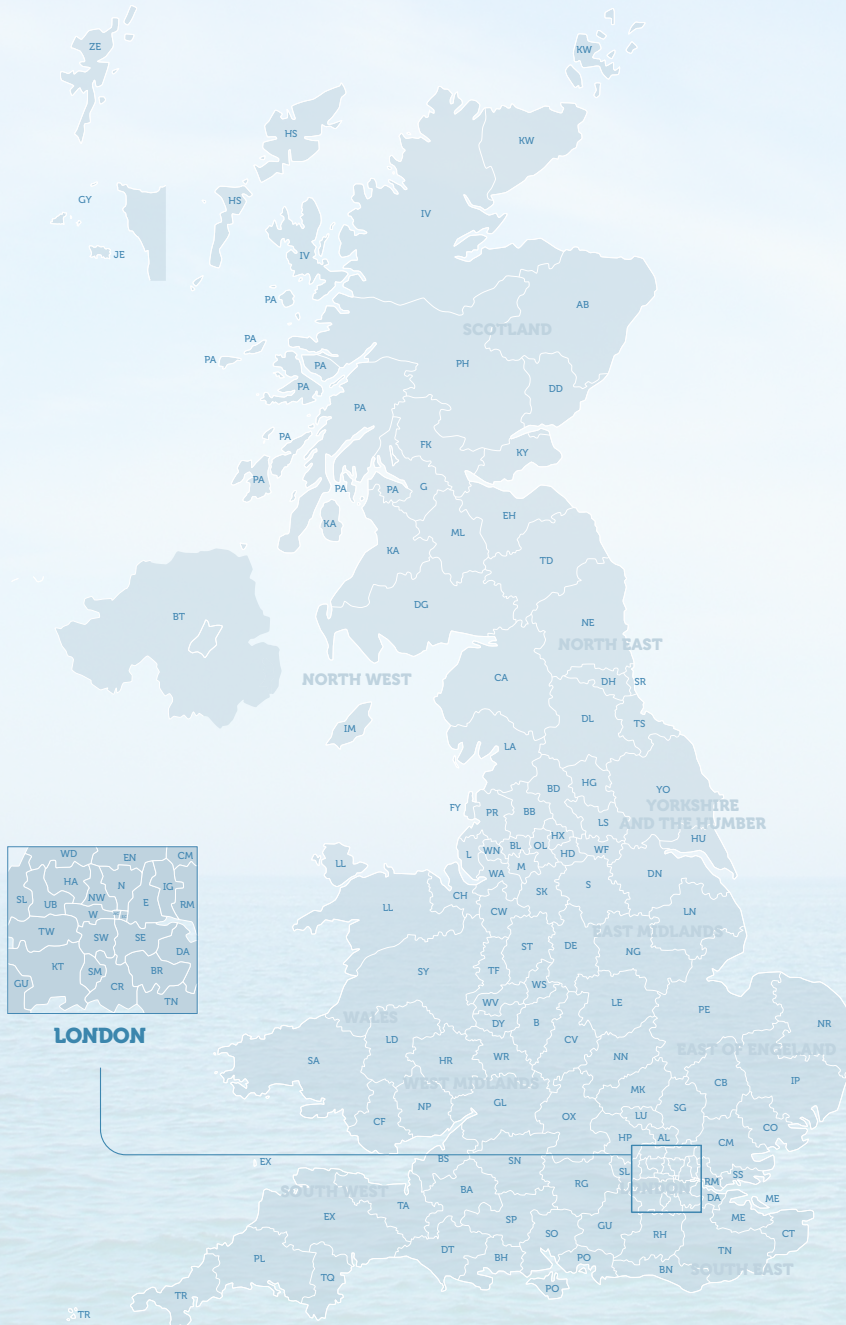

POSTCODE MAP

EASY ROAD TRANSPORT BV

OFFICE: +31(0)180 229 800
 EMAIL: INFO@EASyroADTRANSPORT.COM
 WEBSITE: WWW.EASyroADTRANSPORT.COM

POSTCODE	AREA	POSTCODE	AREA	POSTCODE	AREA
AB	Aberdeen	GU	Guildford	PO	Portsmouth
AL	St Albans	HA	Harrow	PR	Preston
B	Birmingham	HD	Huddersfield	RG	Reading
BA	Bath	HG	Harrogate	RH	Redhill
BB	Blackburn	HP	Hemel Hempstead	RM	Romford
BD	Bradford	HR	Hereford	S	Sheffield
BF	British Forces	HS	Outer Hebrides	SA	Swansea
BH	Bournemouth	HU	Hull	SE	South East London
BL	Bolton	HX	Halifax	SG	Stevenage
BN	Brighton	IG	Ilford	SK	Stockport
BR	Bromley	IP	Ipswich	SL	Slough
BS	Bristol	IV	Inverness	SM	Sutton
BT	Northern Ireland	KA	Kilmarnock	SN	Swindon
CA	Carlisle	KT	Kingston upon Thames	SO	Southampton
CB	Cambridge	KW	Kirkwall	SP	Salisbury
CF	Cardiff	KY	Kirkcaldy	SR	Sunderland
CH	Chester	L	Liverpool	SS	Southend-on-Sea
CM	Chelmsford	LA	Lancaster	ST	Stoke-on-Trent
CO	Colchester	LD	Llandrindod Wells	SW	South West London
CR	Croydon	LE	Leicester	SY	Shrewsbury
CT	Canterbury	LL	Llandudno	TA	Taunton
CV	Coventry	LN	Lincoln	TD	Galashiels
CW	Crewe	LS	Leeds	TF	Telford
DA	Dartford	LU	Luton	TN	Tonbridge
DD	Dundee	M	Manchester	TQ	Torquay
DE	Derby	ME	Rochester	TR	Truro
DG	Dumfries and Galloway	MK	Milton Keynes	TS	Cleveland
DH	Durham	ML	Motherwell	TW	Twickenham
DL	Darlington	N	North London	UB	Southall
DN	Doncaster	NE	Newcastle upon Tyne	W	West London
DT	Dorchester	NG	Nottingham	WA	Warrington
DY	Dudley	NN	Northampton	WC	Central London
E	East London	NP	Newport	WD	Watford
EC	Central London	NR	Norwich	WF	Wakefield
EH	Edinburgh	NW	North West London	WN	Wigan
EN	Enfield	OL	Oldham	WR	Worcester
EX	Exeter	OX	Oxford	WS	Walsall
FK	Falkirk and Stirling	PA	Paisley	WV	Wolverhampton
FY	Blackpool	PE	Peterborough	YO	York
G	Glasgow	PH	Perth	ZE	Lerwick
GL	Gloucester	PL	Plymouth		